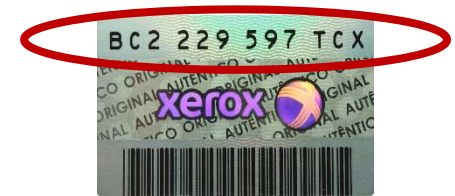

If you own or manage Xerox equipment, you can enter it for points

Supplies Authentication Label

Ensure the authentication label is completely legible on the carton!

Codes can be found as follows:

Xerox supplies for Xerox machines: at the top of the holographic label on the outside of the box (12 characters – see right)

Xerox Supplies for non-Xerox machines: at center-right of yellow label on the cartridge bag inside the inside the box (11 characters – see right)

To claim points you must enter the full authentication label code from the label – without any spaces